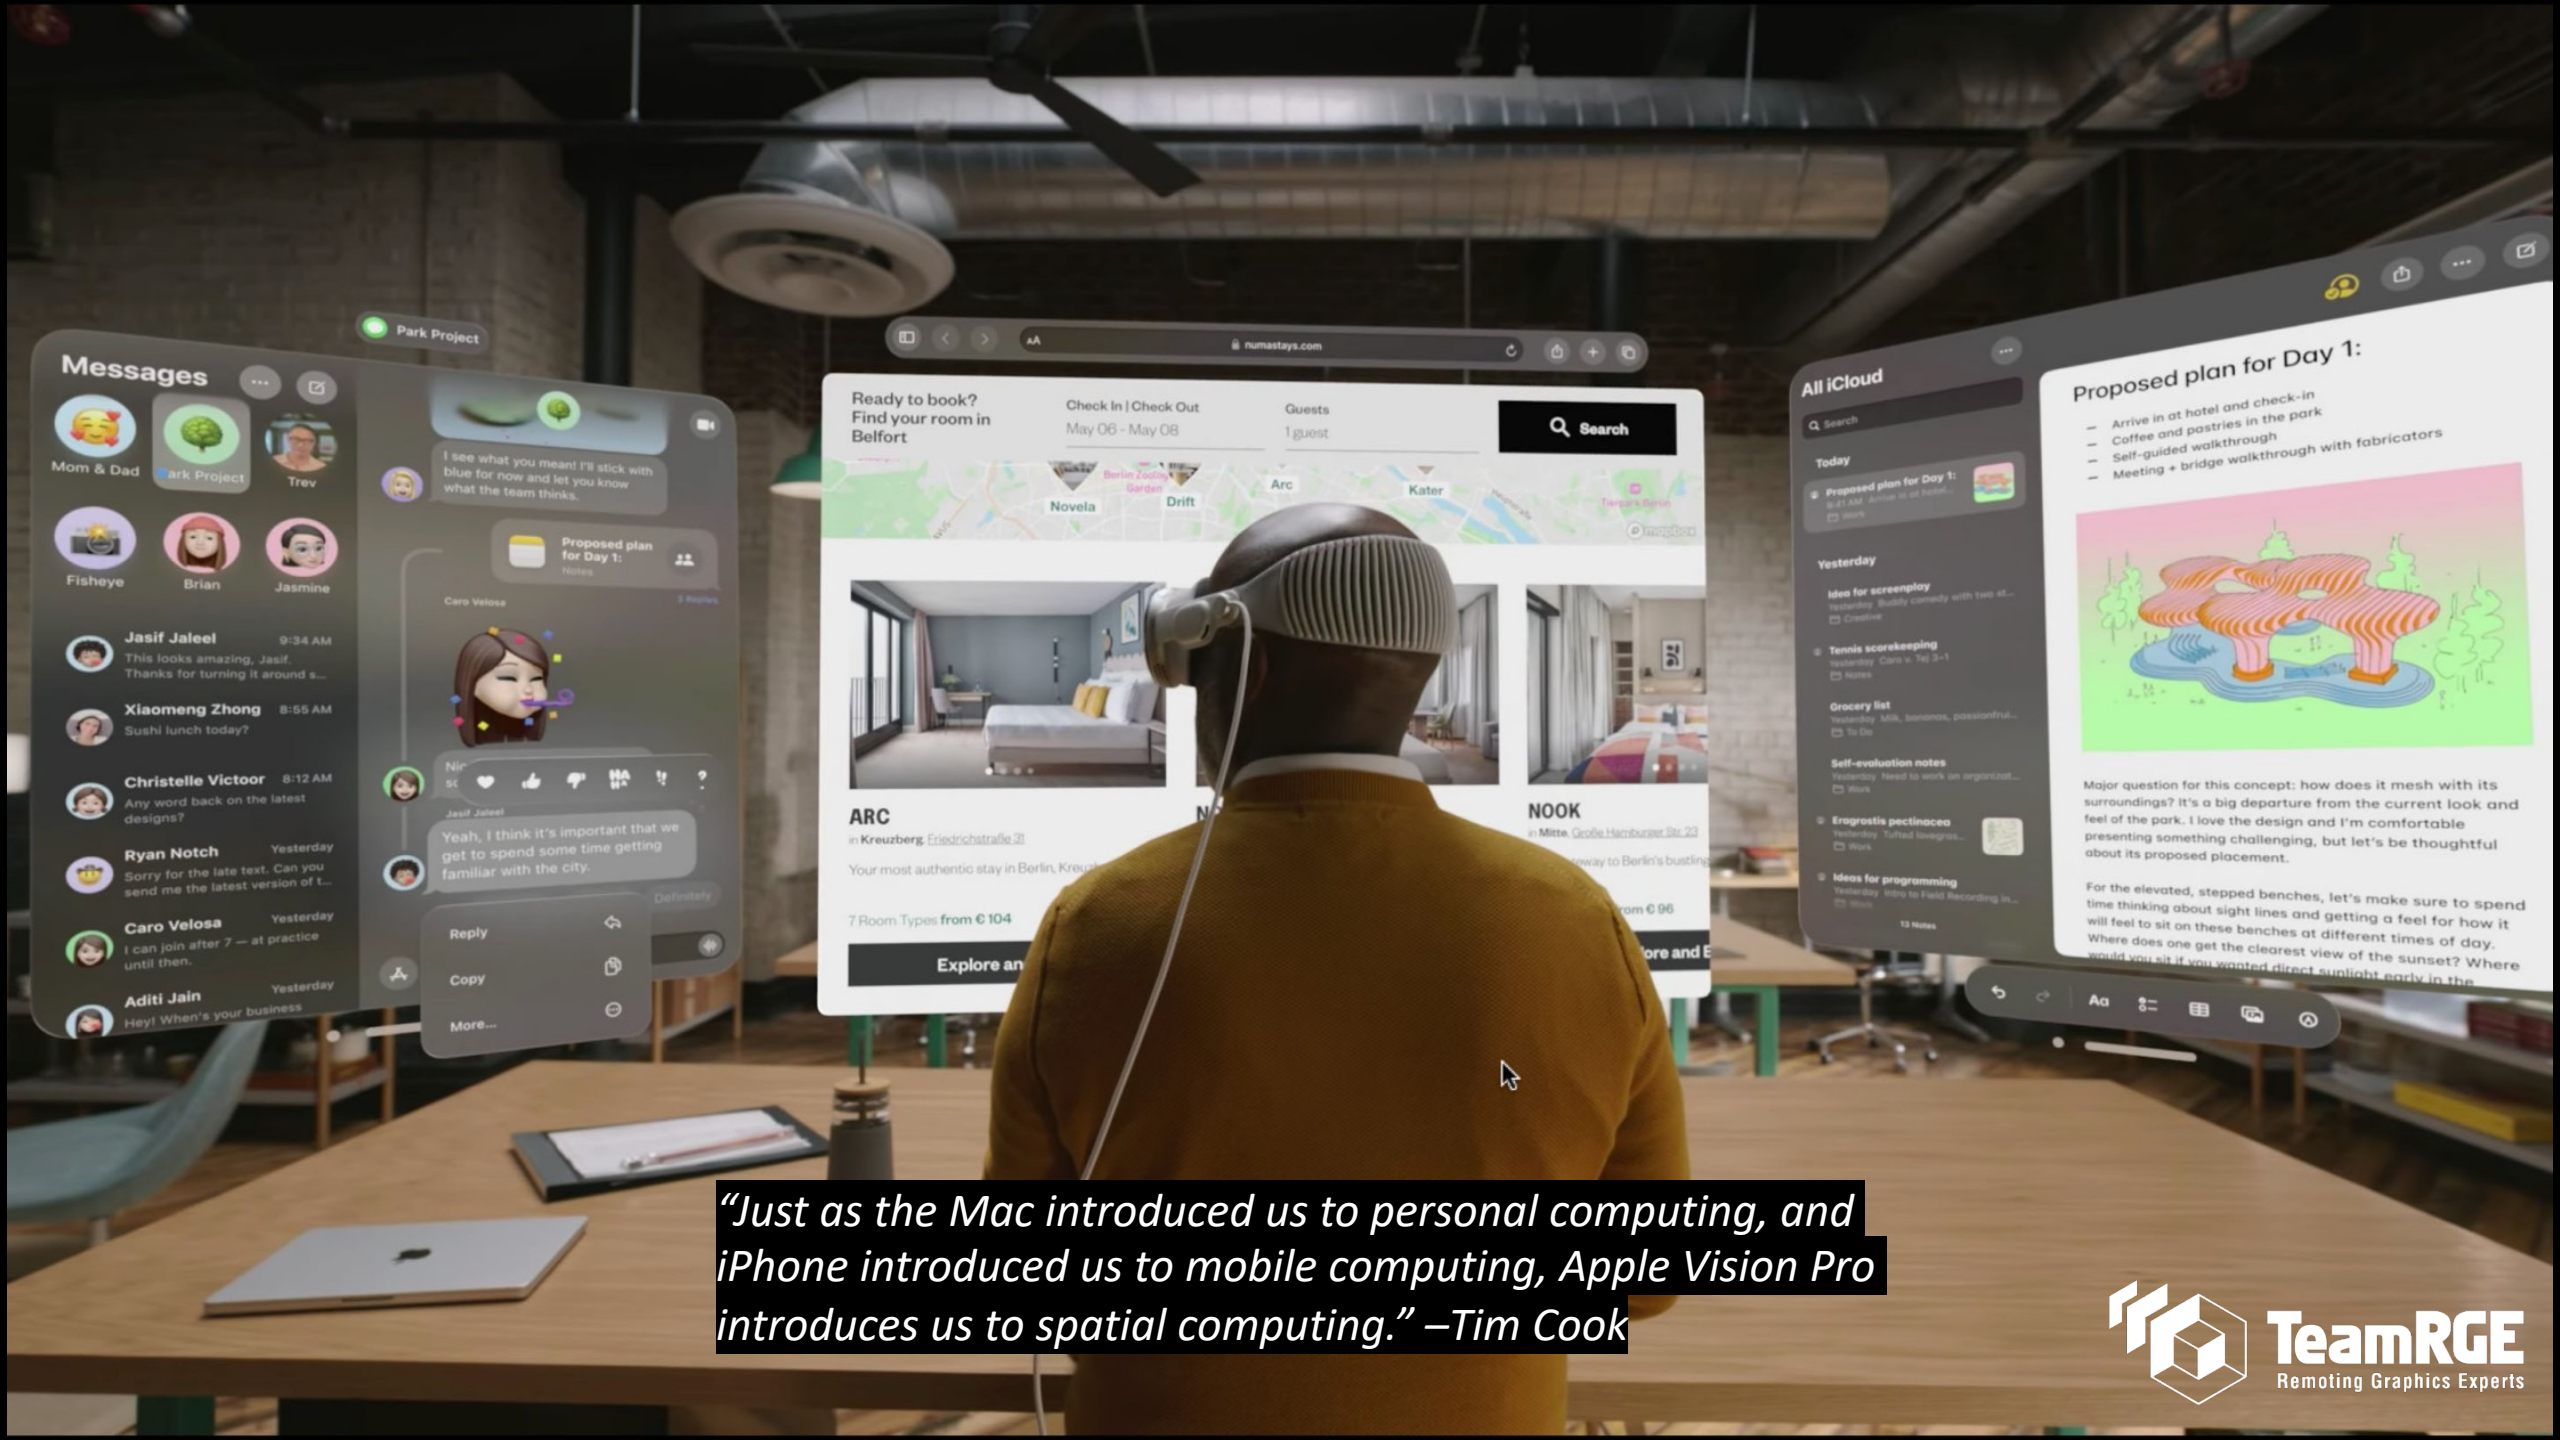

#AppleVisionPro

UNLOCKING THE POWER OF
APPLE VISION PRO:
A COMPREHENSIVE EXPLORATION
THE FIRST REAL SPACIAL COMPUTER

 Vision Pro

Messages

- Mom & Dad
- Park Project
- Trev
- Fisheye
- Brian
- Jasmine
- Jasif Jaleel
- Xiaomeng Zhong
- Christelle Victoor
- Ryan Notch
- Caro Velosa
- Aditi Jain